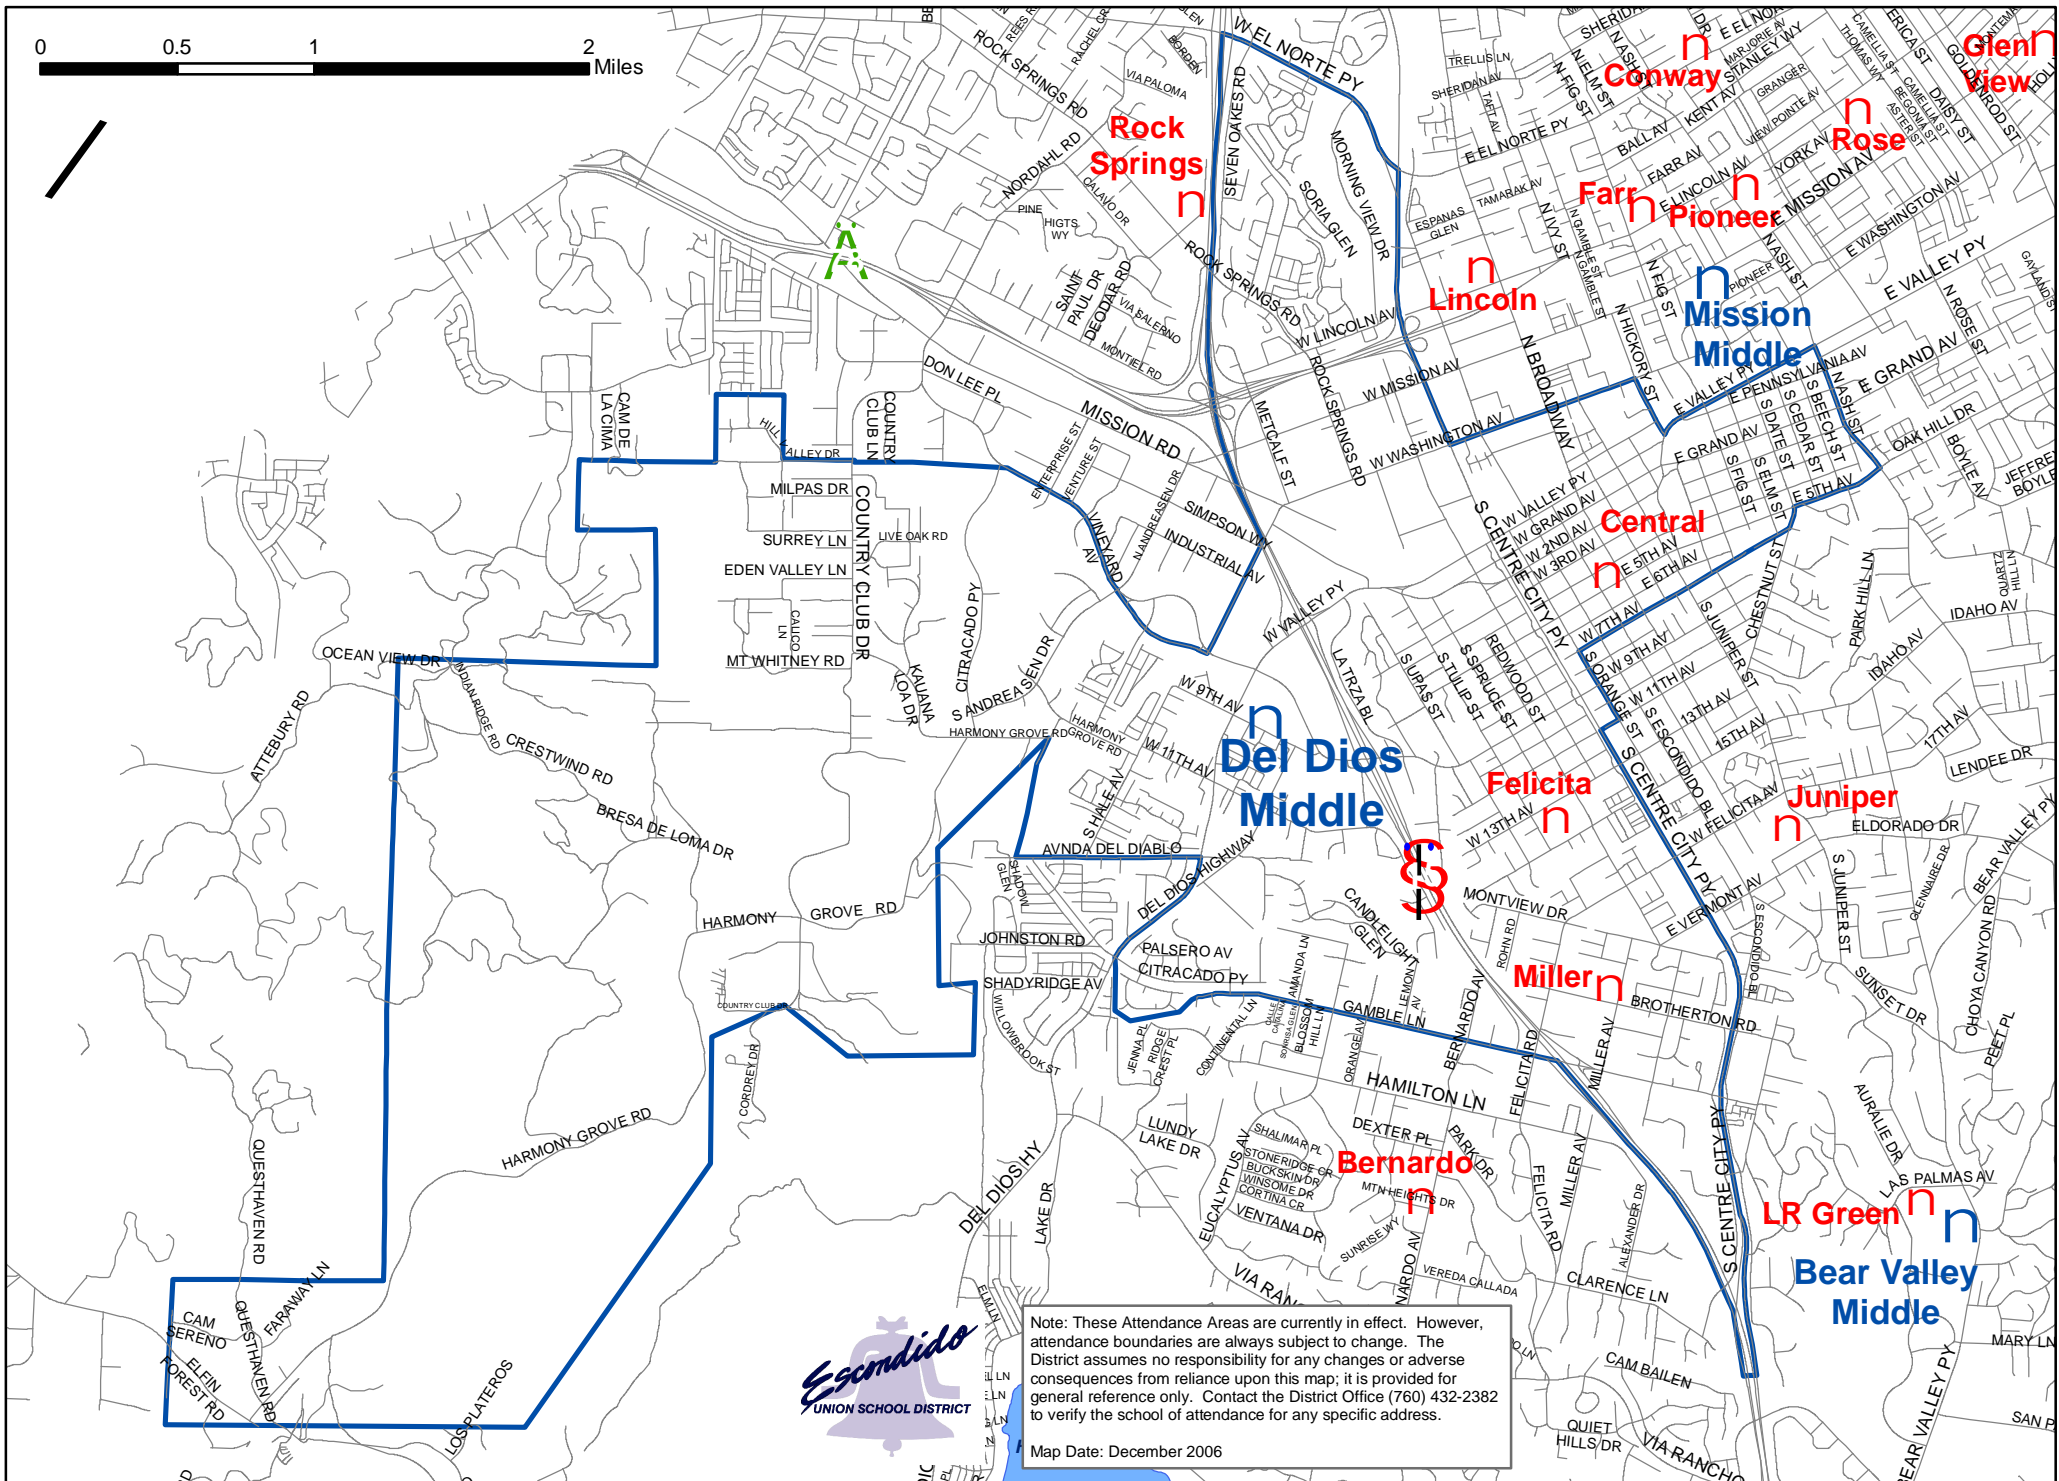

DEL DIOS MIDDLE SCHOOL BOUNDARY

Note: These Attendance Areas are currently in effect. However, attendance boundaries are always subject to change. The District assumes no responsibility for any changes or adverse consequences from reliance upon this map; it is provided for general reference only. Contact the District Office (760) 432-2382 to verify the school of attendance for any specific address.

Map Date: December 2006