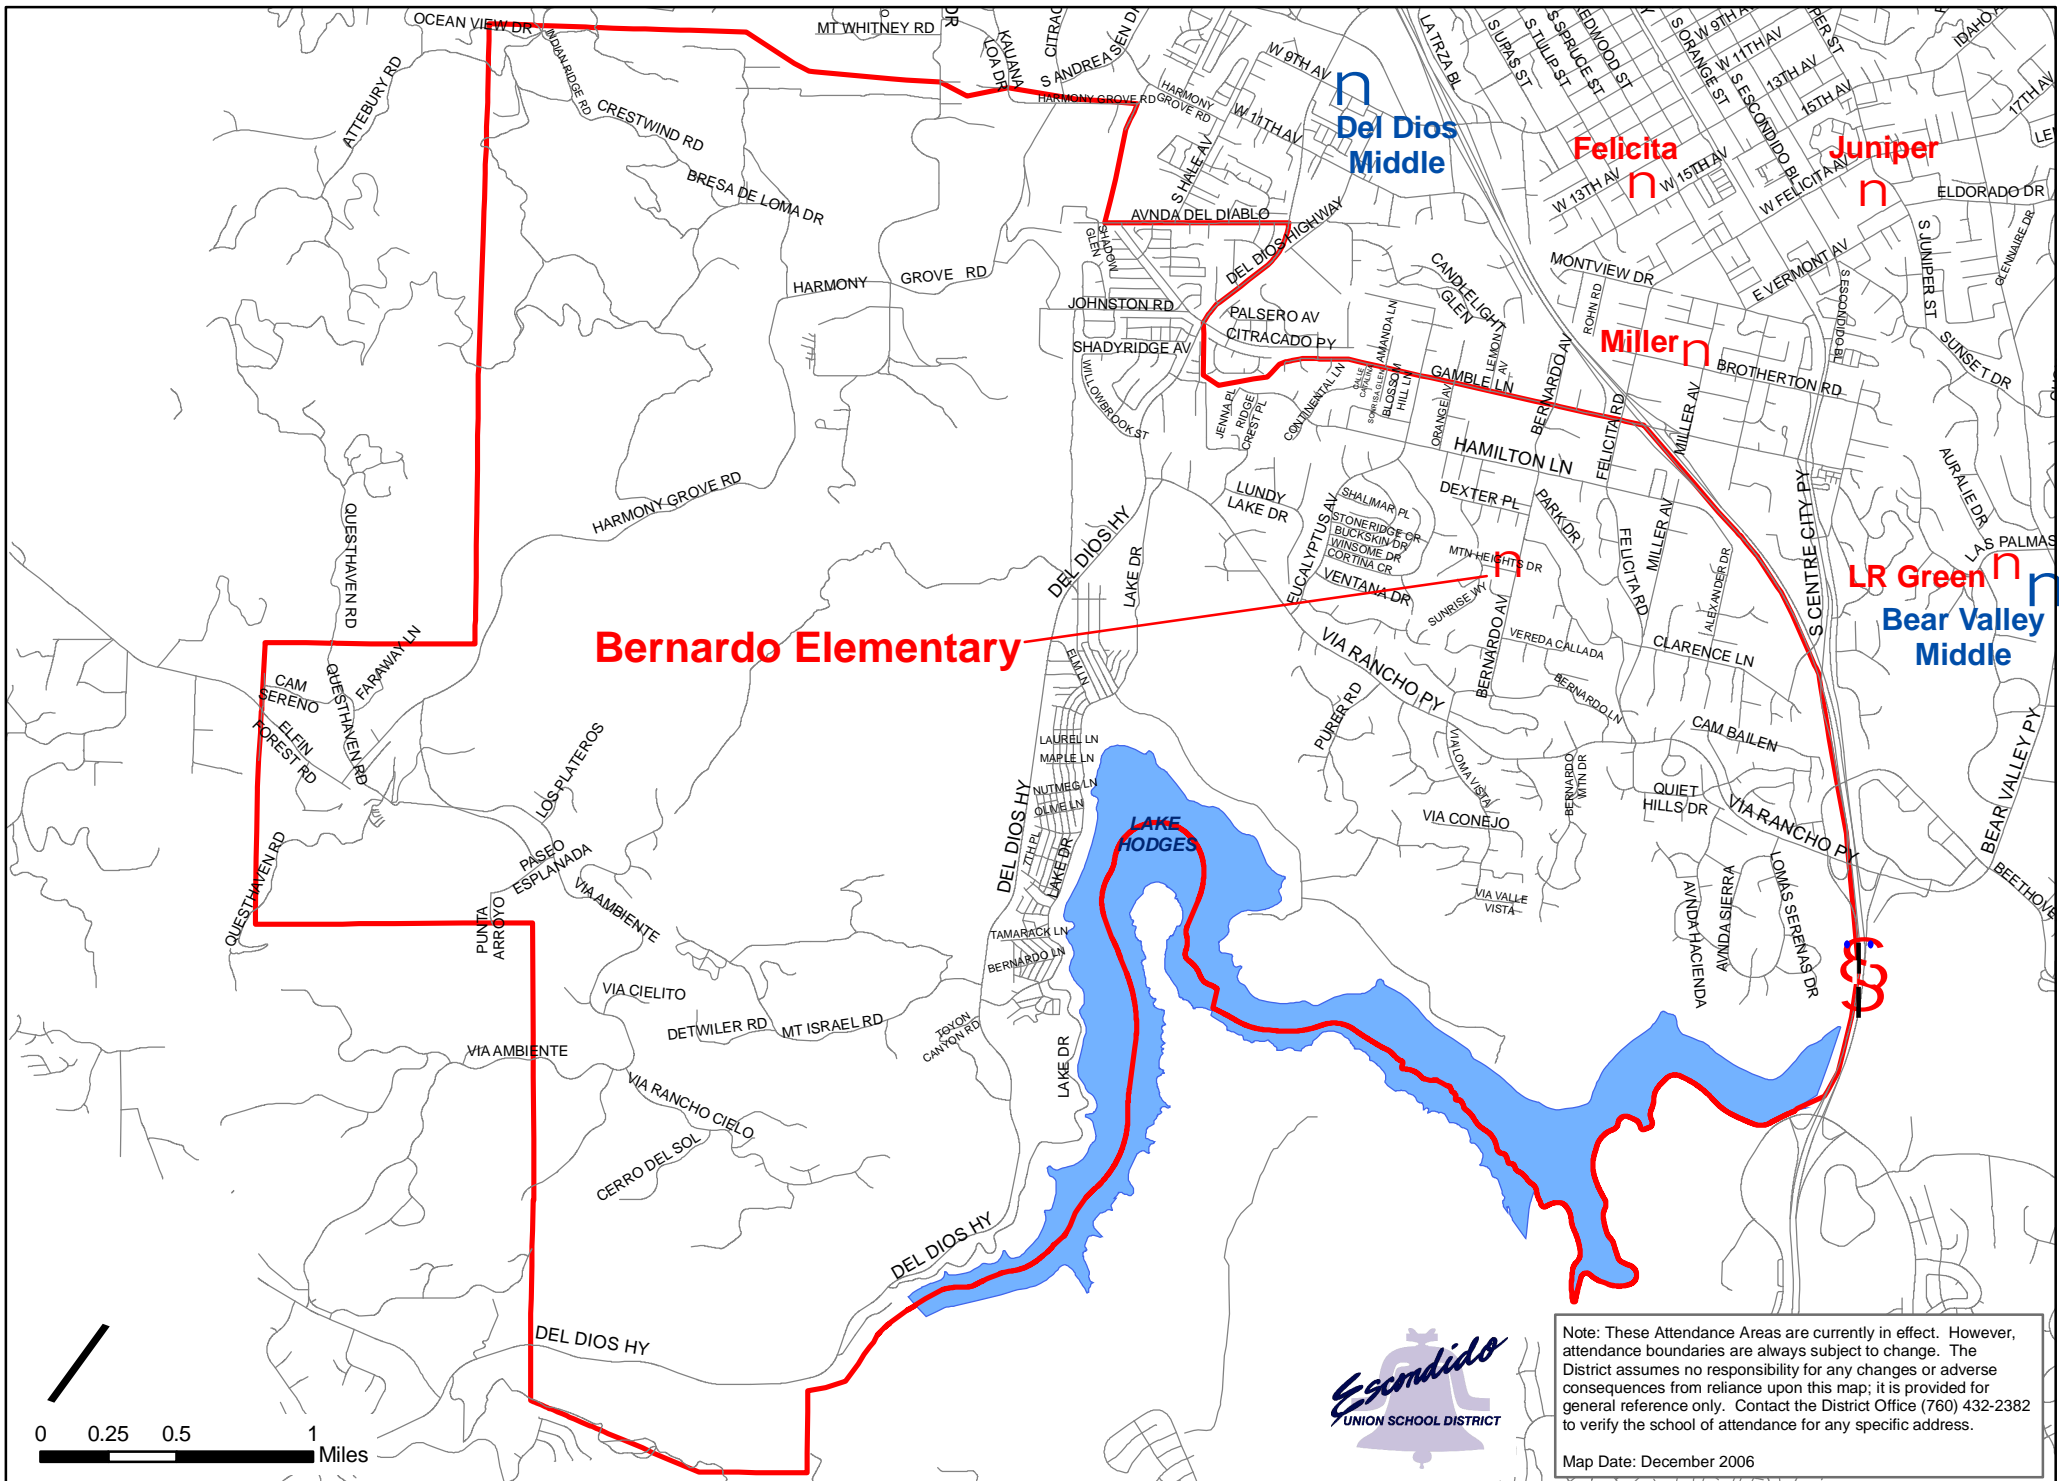

BERNARDO ELEMENTARY SCHOOL BOUNDARY

Bernardo Elementary

Note: These Attendance Areas are currently in effect. However, attendance boundaries are always subject to change. The District assumes no responsibility for any changes or adverse consequences from reliance upon this map; it is provided for general reference only. Contact the District Office (760) 432-2382 to verify the school of attendance for any specific address.

Map Date: December 2006